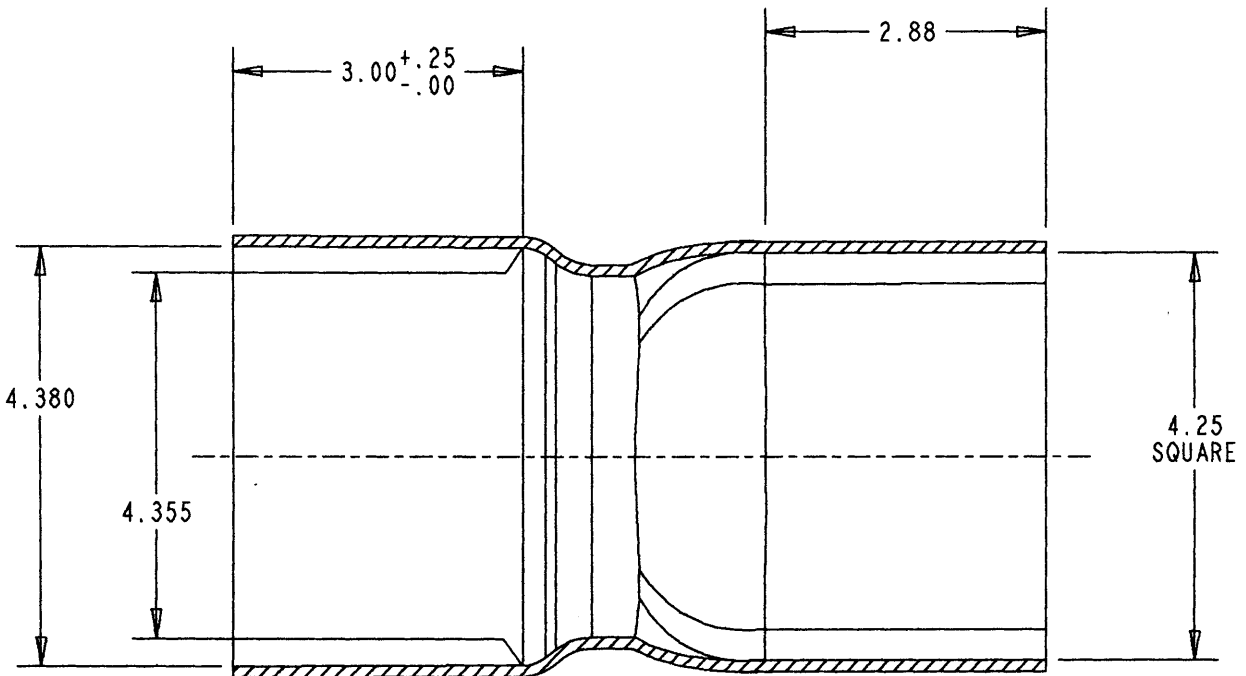

This information provided by:

Gross Automation  
[www.grossautomation.com](http://www.grossautomation.com)

Call Toll Free:  
**800-349-5827**

DIMENSIONS ARE FOR REFERENCE ONLY.

TITLE ADAPTER - SQUARE TO ROUND		DRN RG	DATE 11/3/98	PART NO: E903N
LAMSON & SESSIONS	ALL DRAWINGS ARE THE PROPERTY OF LAMSON & SESSIONS AND SHALL NOT BE REPRODUCED IN ANY FORM WITHOUT LAMSON & SESSIONS' APPROVAL AND ARE TO BE PROMPTLY RETURNED UPON REQUEST.	APP. <i>WJ</i>	DATE 11/3/98	DRAWING NO: AC03471
				REV.