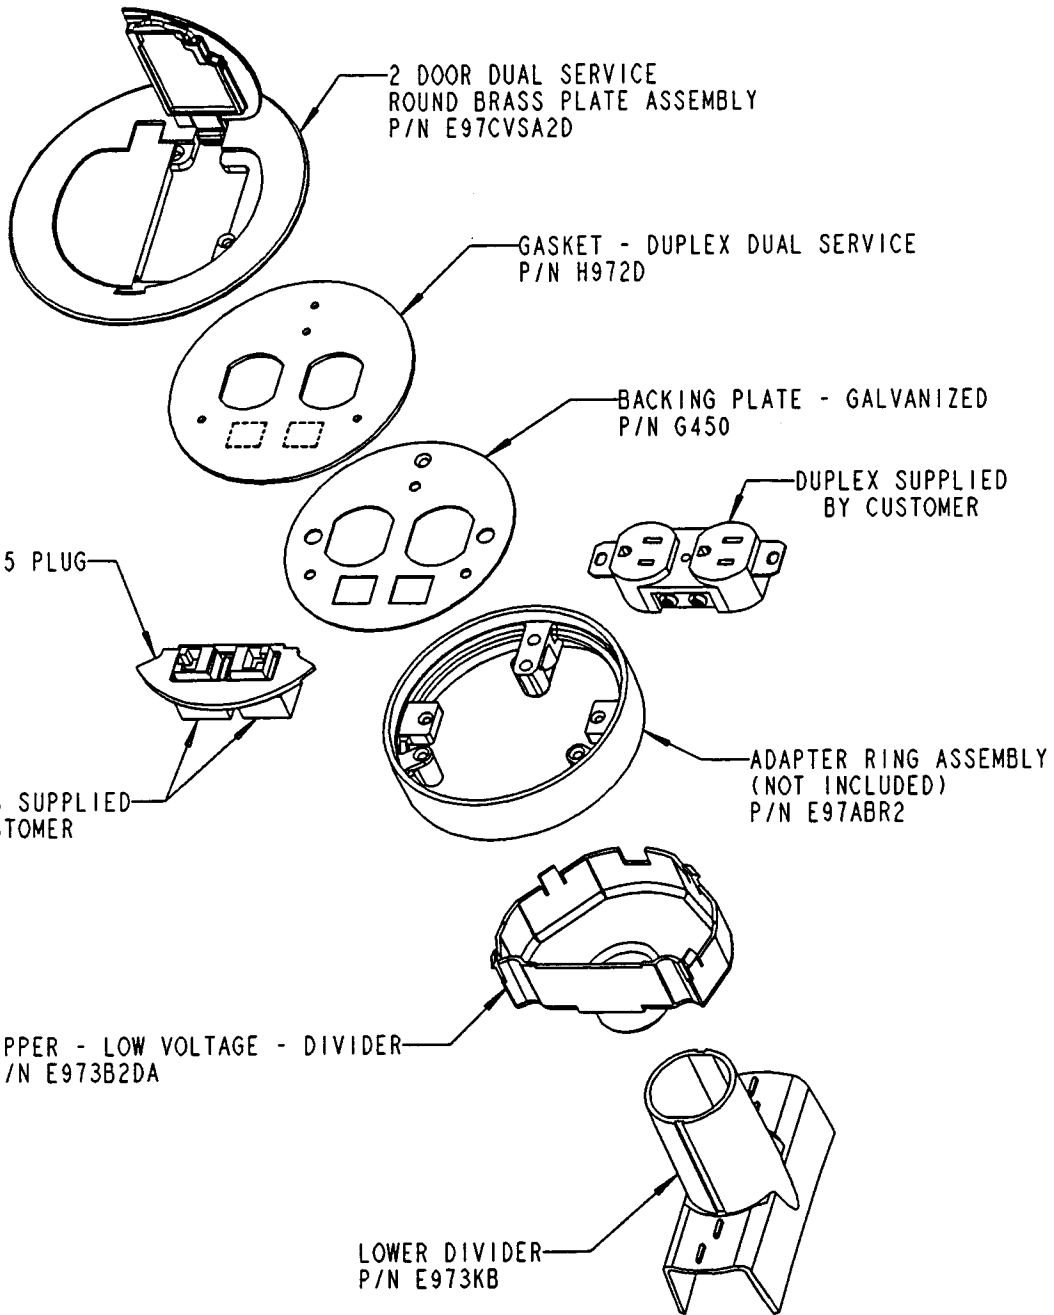

This information provided by:

Gross Automation
www.grossautomation.com

Call Toll Free:
800-349-5827

TITLE 2 DOOR ROUND BRASS PLATE ASSEMBLY KIT FOR DUAL VOLTAGE		DRN DPR	DATE 2-11-02	PART NO: E97BR2D
LAMSON & SESSIONS	ALL DRAWINGS ARE THE PROPERTY OF LAMSON & SESSIONS AND SHALL NOT BE REPRODUCED IN ANY FORM WITHOUT LAMSON & SESSIONS' APPROVAL AND ARE TO BE PROMPTLY RETURNED UPON REQUEST.	APP	DATE	DRAWING NO:
		<i>[Signature]</i>	2/27/02	AC04100
				REV.