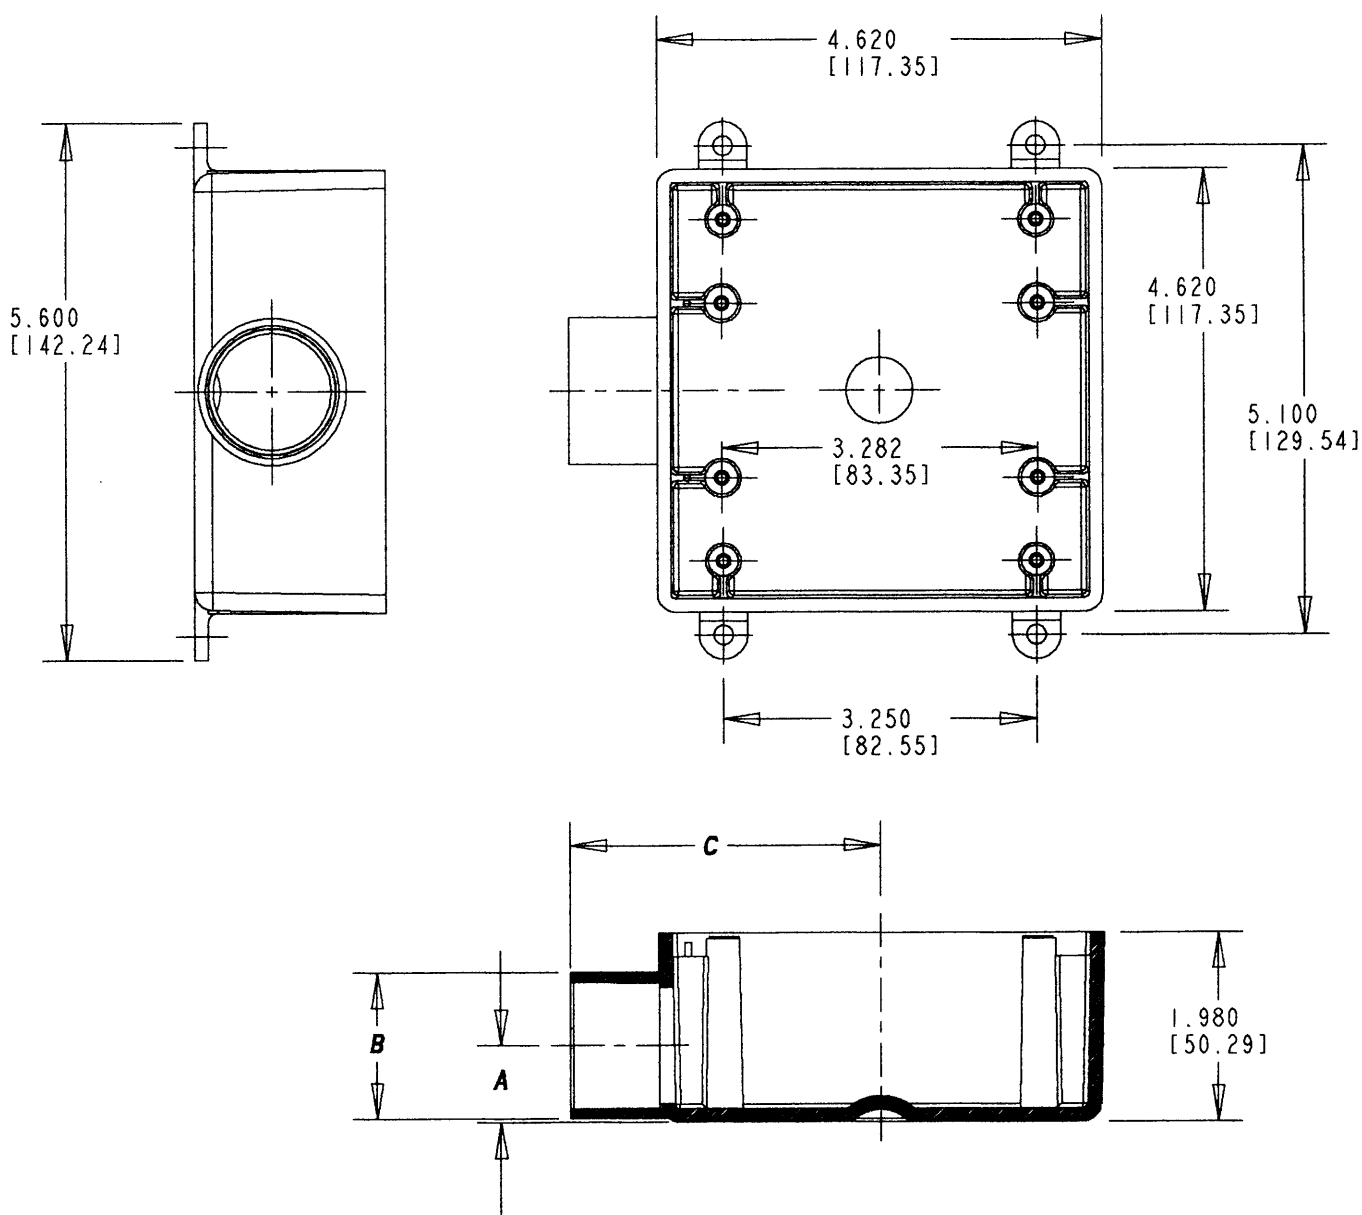

This information provided by:

Gross Automation
www.grossautomation.com

Call Toll Free:
800-349-5827

CARLON

PART NO	PORT SIZE	VOL CU IN (mL)	A	B	C
E9802	NONE	31.5 (516)	-	-	-
E9802D	1/2" (16)	31.5 (516)	.566 (14.4)	1.05 (26.7)	2.990 (76.0)
E9802E	3/4" (21)	31.5 (516)	.672 (17.1)	1.265 (32.1)	3.060 (77.8)
E9802F	1" (27)	31.5 (516)	.805 (20.4)	1.535 (39.0)	3.220 (81.8)

NOTE: DIMENSIONS ARE IN INCHES (MILLIMETERS).

TITLE 2 GANG FS BOX - 1 PORT (AND NO PORTS)

DRN DATE
RG 4/20/00

PART NO: SEE CHART

LAMSON & SESSIONS

ALL DRAWINGS ARE THE PROPERTY OF LAMSON & SESSIONS AND SHALL NOT BE REPRODUCED IN ANY FORM WITHOUT LAMSON & SESSIONS' APPROVAL AND ARE TO BE PROMPTLY RETURNED UPON REQUEST.

APP DATE
4/20/00

DRAWING NO: AC03775

REV.