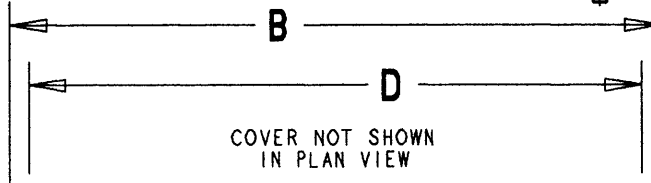

This information provided by:

Gross Automation
www.grossautomation.com

Call Toll Free:
800-349-5827

CORNER SECTION
OF THE COVER

CORNER SECTION
OF THE COLLAR

REMOVE INSTALLED SCREWS
AND REPLACE WITH
10/32 x 1 1/8 SCREWS
(QTY OF 4 PROVIDED)

NOTE:

1. CHART DIMENSIONS
READ IN
(MM)

SIZE	"N" SERIES NEMA 12 HINGED WINDOW KITS					
	A	B	C	D	E	F
N64W	6.42 (163.1)	4.41 (112.0)	5.92 (150.4)	3.92 (99.6)	2.72 (69.1)	3.80 (96.5)
N66W	6.42 (163.1)	6.42 (163.1)	5.92 (150.4)	5.92 (150.4)	4.72 (119.9)	5.80 (147.3)
N86W	8.42 (213.9)	6.42 (163.1)	7.92 (201.2)	5.92 (150.4)	4.72 (119.9)	5.80 (147.3)
N88W	8.42 (213.9)	8.42 (213.9)	7.92 (201.2)	7.92 (201.2)	6.72 (170.7)	7.80 (198.1)
N106W	10.42 (264.7)	8.42 (213.9)	9.92 (252.0)	7.92 (201.2)	6.72 (170.7)	7.80 (198.1)

SIZE	"N" SERIES NEMA 12 HINGED WINDOW KITS					
	A	B	C	D	E	F
N1010W	10.42 (264.7)	10.42 (264.7)	9.92 (251.9)	9.92 (251.9)	8.72 (221.5)	9.80 (248.9)
N1210W	12.42 (315.5)	10.42 (264.7)	11.92 (302.7)	9.92 (251.9)	8.72 (221.5)	9.80 (248.9)
N1212W	12.42 (315.5)	12.42 (315.5)	11.92 (302.7)	11.92 (302.7)	10.72 (272.3)	11.80 (299.7)
N1412W	14.42 (366.3)	12.42 (315.5)	13.92 (353.6)	11.92 (302.7)	10.72 (272.3)	11.80 (299.7)
N1614W	16.42 (417.1)	14.42 (366.3)	15.92 (404.4)	13.92 (353.6)	12.72 (323.7)	13.80 (350.5)