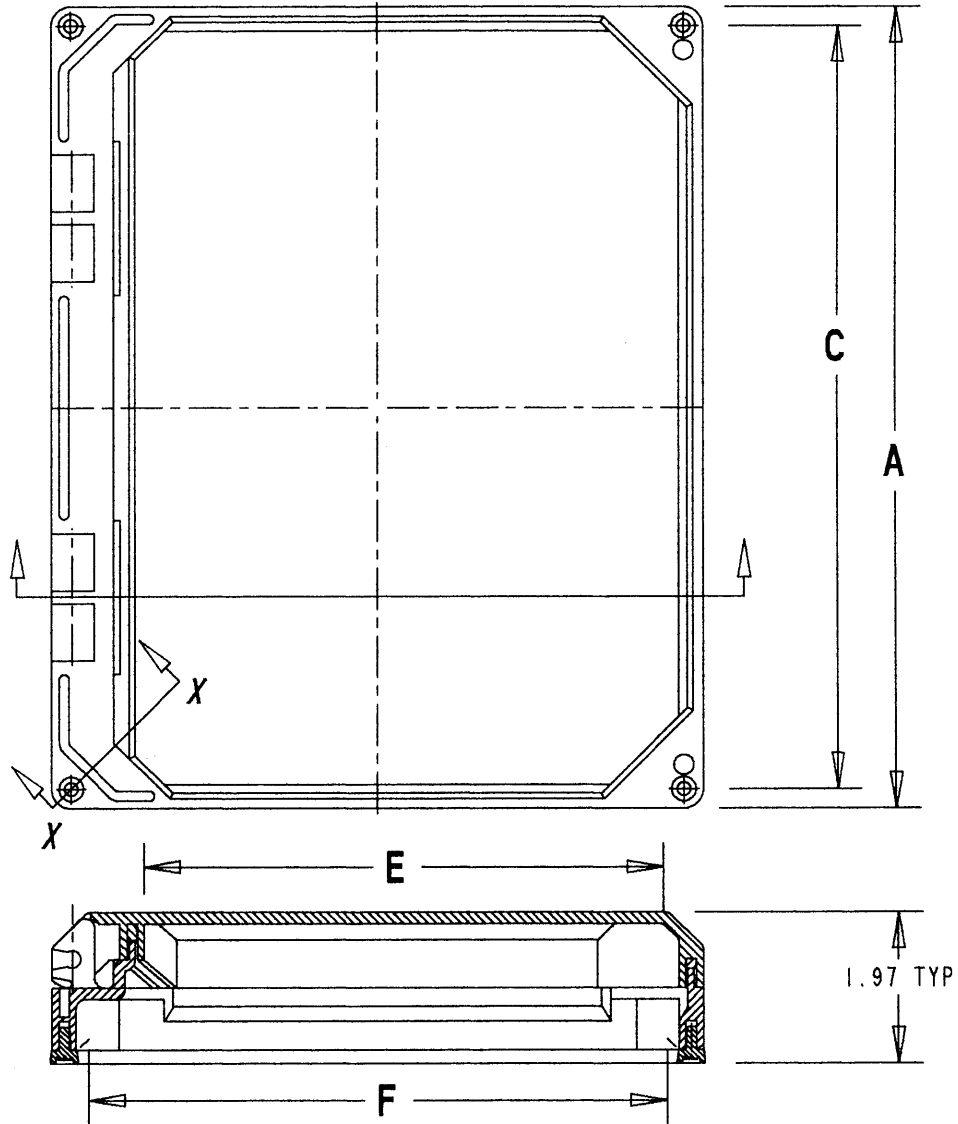

This information provided by:

Gross Automation
www.grossautomation.com

Call Toll Free:
800-349-5827

CORNER SECTION
OF THE COVER

CORNER SECTION
OF THE COLLAR

REMOVE INSTALLED SCREWS
AND REPLACE WITH
10/32 x 1 1/8 SCREWS
(QTY OF 4 PROVIDED)

NOTE:

1. CHART DIMENSIONS
READ IN
(MM)

SIZE	"N" SERIES NEMA 12 HINGED WINDOW KITS					
	A	B	C	D	E	F
N64W	6.42 (163.1)	4.41 (112.0)	5.92 (150.4)	3.92 (99.6)	2.72 (69.1)	3.80 (96.5)
N66W	6.42 (163.1)	6.42 (163.1)	5.92 (150.4)	5.92 (150.4)	4.72 (119.9)	5.80 (147.3)
N86W	8.42 (213.9)	6.42 (163.1)	7.92 (201.2)	5.92 (150.4)	4.72 (119.9)	5.80 (147.3)
N88W	8.42 (213.9)	8.42 (213.9)	7.92 (201.2)	7.92 (201.2)	6.72 (170.7)	7.80 (198.1)
N106W	10.42 (264.7)	8.42 (213.9)	9.92 (252.0)	7.92 (201.2)	6.72 (170.7)	7.80 (198.1)

SIZE	"N" SERIES NEMA 12 HINGED WINDOW KITS					
	A	B	C	D	E	F
N1010W	10.42 (264.7)	10.42 (264.7)	9.92 (251.9)	9.92 (251.9)	8.72 (221.5)	9.80 (248.9)
N1210W	12.42 (315.5)	10.42 (264.7)	11.92 (302.7)	9.92 (251.9)	8.72 (221.5)	9.80 (248.9)
N1212W	12.42 (315.5)	12.42 (315.5)	11.92 (302.7)	11.92 (302.7)	10.72 (272.3)	11.80 (299.7)
N1412W	14.42 (366.3)	12.42 (315.5)	13.92 (353.6)	11.92 (302.7)	10.72 (272.3)	11.80 (299.7)
N1614W	16.42 (417.1)	14.42 (366.3)	15.92 (404.4)	13.92 (353.6)	12.72 (323.7)	13.80 (350.5)

DRN: RG DATE: 7/6/94

APP: AG DATE: 9/7/94

PART NO: "NI--W" SERIES

DRAWING NO: AC01877

REV. B