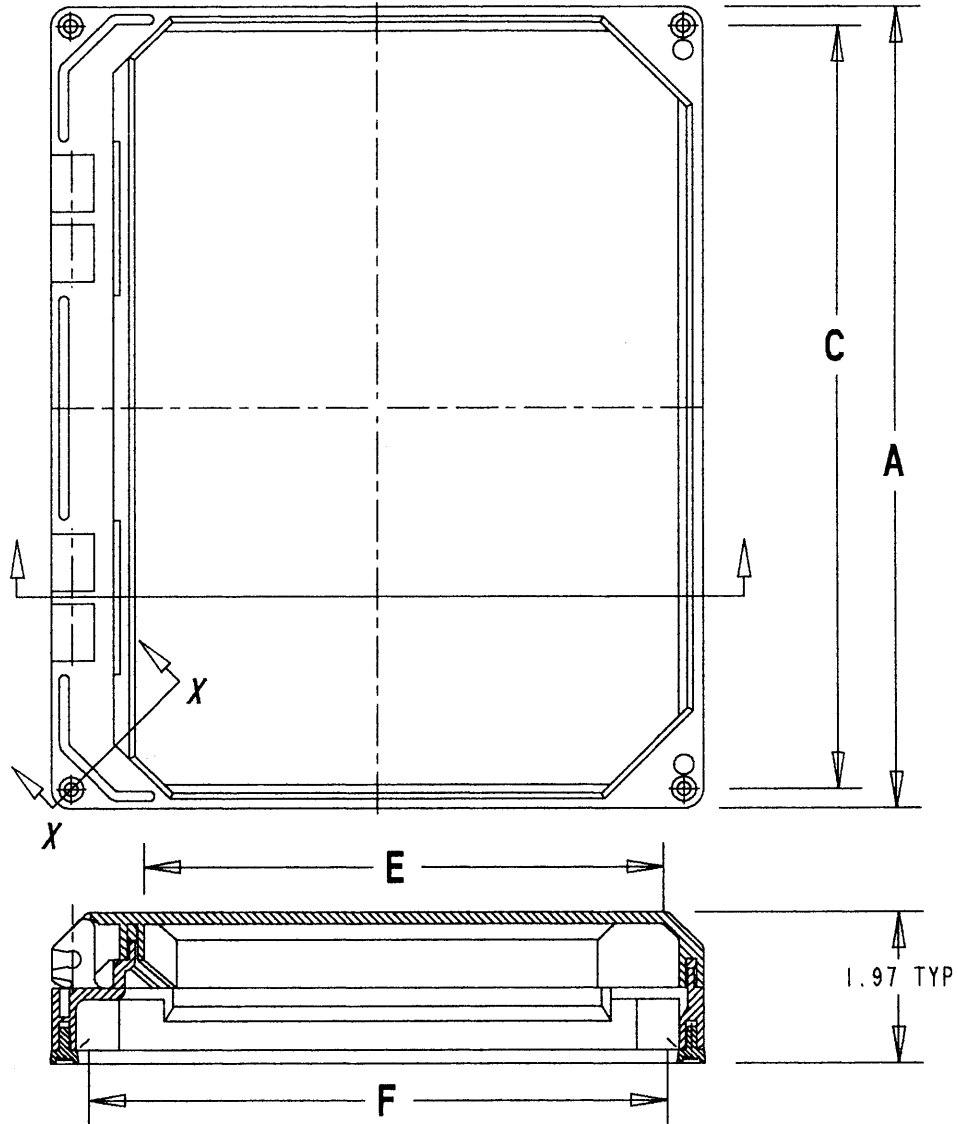

This information provided by:

Gross Automation
www.grossautomation.com

Call Toll Free:
800-349-5827

CORNER SECTION
OF THE COVER

CORNER SECTION
OF THE COLLAR

REMOVE INSTALLED SCREWS
AND REPLACE WITH
10/32 x 1 1/8 SCREWS
(QTY OF 4 PROVIDED)

NOTE:

1. CHART DIMENSIONS
READ IN
(MM)

SIZE	"N" SERIES NEMA 12 HINGED WINDOW KITS					
	A	B	C	D	E	F
N64W	6.42 (163.1)	4.41 (112.0)	5.92 (150.4)	3.92 (99.6)	2.72 (69.1)	3.80 (96.5)
N66W	6.42 (163.1)	6.42 (163.1)	5.92 (150.4)	5.92 (150.4)	4.72 (119.9)	5.80 (147.3)
N86W	8.42 (213.9)	6.42 (163.1)	7.92 (201.2)	5.92 (150.4)	4.72 (119.9)	5.80 (147.3)
N88W	8.42 (213.9)	8.42 (213.9)	7.92 (201.2)	7.92 (201.2)	6.72 (170.7)	7.80 (198.1)
N106W	10.42 (264.7)	8.42 (213.9)	9.92 (252.0)	7.92 (201.2)	6.72 (170.7)	7.80 (198.1)

SIZE	"N" SERIES NEMA 12 HINGED WINDOW KITS					
	A	B	C	D	E	F
N1010W	10.42 (264.7)	10.42 (264.7)	9.92 (251.9)	9.92 (251.9)	8.72 (221.5)	9.80 (248.9)
N1210W	12.42 (315.5)	10.42 (264.7)	11.92 (302.7)	9.92 (251.9)	8.72 (221.5)	9.80 (248.9)
N1212W	12.42 (315.5)	12.42 (315.5)	11.92 (302.7)	11.92 (302.7)	10.72 (272.3)	11.80 (299.7)
N1412W	14.42 (366.3)	12.42 (315.5)	13.92 (353.6)	11.92 (302.7)	10.72 (272.3)	11.80 (299.7)
N1614W	16.42 (417.1)	14.42 (366.3)	15.92 (404.4)	13.92 (353.6)	12.72 (323.7)	13.80 (350.5)

DRN: RG
DATE: 7/6/94

APP: AG
DATE: 9/7/94

PART NO.: "NI--W" SERIES

DRAWING NO.: AC01877

REV. B