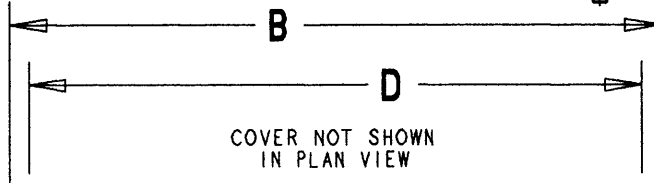

This information provided by:

Gross Automation
www.grossautomation.com

Call Toll Free:
800-349-5827

CORNER SECTION
OF THE COVER

CORNER SECTION
OF THE COLLAR

REMOVE INSTALLED SCREWS
AND REPLACE WITH
10/32 x 1 1/8 SCREWS
(QTY OF 4 PROVIDED)

NOTE:

1. CHART DIMENSIONS
READ IN
(MM)

SIZE	"N" SERIES NEMA 12 HINGED WINDOW KITS					
	A	B	C	D	E	F
N64W	6.42 (163.1)	4.41 (112.0)	5.92 (150.4)	3.92 (99.6)	2.72 (69.1)	3.80 (96.5)
N66W	6.42 (163.1)	6.42 (163.1)	5.92 (150.4)	5.92 (150.4)	4.72 (119.9)	5.80 (147.3)
N86W	8.42 (213.9)	6.42 (163.1)	7.92 (201.2)	5.92 (150.4)	4.72 (119.9)	5.80 (147.3)
N88W	8.42 (213.9)	8.42 (213.9)	7.92 (201.2)	7.92 (201.2)	6.72 (170.7)	7.80 (198.1)
N106W	10.42 (264.7)	8.42 (213.9)	9.92 (252.0)	7.92 (201.2)	6.72 (170.7)	7.80 (198.1)

SIZE	"N" SERIES NEMA 12 HINGED WINDOW KITS					
	A	B	C	D	E	F
N1010W	10.42 (264.7)	10.42 (264.7)	9.92 (251.9)	9.92 (251.9)	8.72 (221.5)	9.80 (248.9)
N1210W	12.42 (315.5)	10.42 (264.7)	11.92 (302.7)	9.92 (251.9)	8.72 (221.5)	9.80 (248.9)
N1212W	12.42 (315.5)	12.42 (315.5)	11.92 (302.7)	11.92 (302.7)	10.72 (272.3)	11.80 (299.7)
N1412W	14.42 (366.3)	12.42 (315.5)	13.92 (353.6)	11.92 (302.7)	10.72 (272.3)	11.80 (299.7)
N1614W	16.42 (417.1)	14.42 (366.3)	15.92 (404.4)	13.92 (353.6)	12.72 (323.7)	13.80 (350.5)