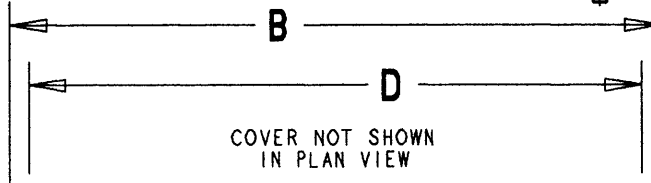

This information provided by:

Gross Automation  
[www.grossautomation.com](http://www.grossautomation.com)

Call Toll Free:  
**800-349-5827**

CORNER SECTION  
OF THE COVER

CORNER SECTION  
OF THE COLLAR

REMOVE INSTALLED SCREWS  
AND REPLACE WITH  
10/32 x 1 1/8 SCREWS  
(QTY OF 4 PROVIDED)

NOTE:

1. CHART DIMENSIONS  
READ IN  
(MM)

SIZE	"N" SERIES NEMA 12 HINGED WINDOW KITS					
	A	B	C	D	E	F
N64W	6.42 (163.1)	4.41 (112.0)	5.92 (150.4)	3.92 (99.6)	2.72 (69.1)	3.80 (96.5)
N66W	6.42 (163.1)	6.42 (163.1)	5.92 (150.4)	5.92 (150.4)	4.72 (119.9)	5.80 (147.3)
N86W	8.42 (213.9)	6.42 (163.1)	7.92 (201.2)	5.92 (150.4)	4.72 (119.9)	5.80 (147.3)
N88W	8.42 (213.9)	8.42 (213.9)	7.92 (201.2)	7.92 (201.2)	6.72 (170.7)	7.80 (198.1)
N106W	10.42 (264.7)	8.42 (213.9)	9.92 (252.0)	7.92 (201.2)	6.72 (170.7)	7.80 (198.1)

SIZE	"N" SERIES NEMA 12 HINGED WINDOW KITS					
	A	B	C	D	E	F
N1010W	10.42 (264.7)	10.42 (264.7)	9.92 (251.9)	9.92 (251.9)	8.72 (221.5)	9.80 (248.9)
N1210W	12.42 (315.5)	10.42 (264.7)	11.92 (302.7)	9.92 (251.9)	8.72 (221.5)	9.80 (248.9)
N1212W	12.42 (315.5)	12.42 (315.5)	11.92 (302.7)	11.92 (302.7)	10.72 (272.3)	11.80 (299.7)
N1412W	14.42 (366.3)	12.42 (315.5)	13.92 (353.6)	11.92 (302.7)	10.72 (272.3)	11.80 (299.7)
N1614W	16.42 (417.1)	14.42 (366.3)	15.92 (404.4)	13.92 (353.6)	12.72 (323.7)	13.80 (350.5)