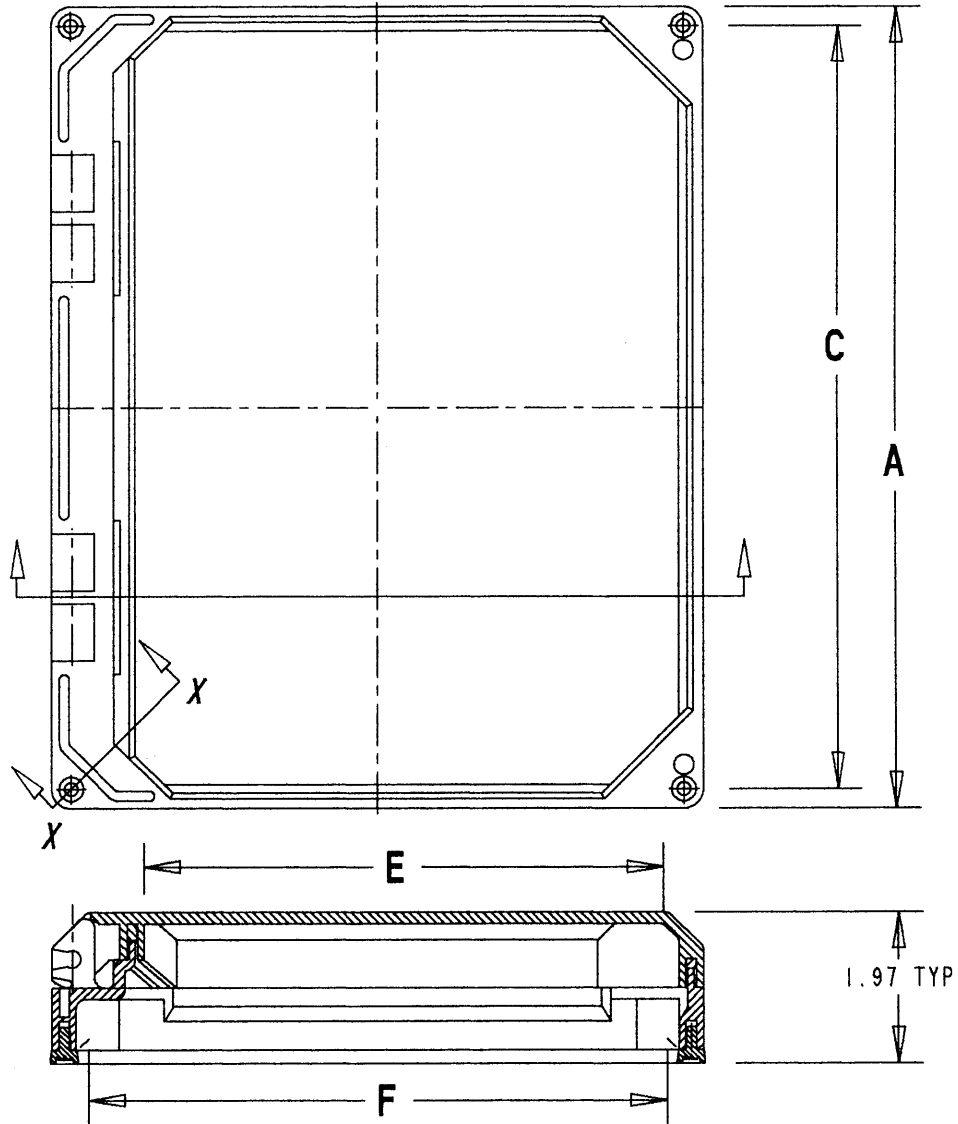

This information provided by:

Gross Automation  
[www.grossautomation.com](http://www.grossautomation.com)

Call Toll Free:  
**800-349-5827**

CORNER SECTION  
OF THE COVER

CORNER SECTION  
OF THE COLLAR

REMOVE INSTALLED SCREWS  
AND REPLACE WITH  
10/32 x 1 1/8 SCREWS  
(QTY OF 4 PROVIDED)

NOTE:

1. CHART DIMENSIONS  
READ IN  
(MM)

SIZE	"N" SERIES NEMA 12 HINGED WINDOW KITS					
	A	B	C	D	E	F
N64W	6.42 (163.1)	4.41 (112.0)	5.92 (150.4)	3.92 (99.6)	2.72 (69.1)	3.80 (96.5)
N66W	6.42 (163.1)	6.42 (163.1)	5.92 (150.4)	5.92 (150.4)	4.72 (119.9)	5.80 (147.3)
N86W	8.42 (213.9)	6.42 (163.1)	7.92 (201.2)	5.92 (150.4)	4.72 (119.9)	5.80 (147.3)
N88W	8.42 (213.9)	8.42 (213.9)	7.92 (201.2)	7.92 (201.2)	6.72 (170.7)	7.80 (198.1)
N106W	10.42 (264.7)	8.42 (213.9)	9.92 (252.0)	7.92 (201.2)	6.72 (170.7)	7.80 (198.1)

SIZE	"N" SERIES NEMA 12 HINGED WINDOW KITS					
	A	B	C	D	E	F
N1010W	10.42 (264.7)	10.42 (264.7)	9.92 (251.9)	9.92 (251.9)	8.72 (221.5)	9.80 (248.9)
N1210W	12.42 (315.5)	10.42 (264.7)	11.92 (302.7)	9.92 (251.9)	8.72 (221.5)	9.80 (248.9)
N1212W	12.42 (315.5)	12.42 (315.5)	11.92 (302.7)	11.92 (302.7)	10.72 (272.3)	11.80 (299.7)
N1412W	14.42 (366.3)	12.42 (315.5)	13.92 (353.6)	11.92 (302.7)	10.72 (272.3)	11.80 (299.7)
N1614W	16.42 (417.1)	14.42 (366.3)	15.92 (404.4)	13.92 (353.6)	12.72 (323.7)	13.80 (350.5)

DRN: RG DATE: 7/6/94

APP: AG DATE: 9/7/94

PART NO.: "NI--W" SERIES

DRAWING NO.: AC01877

REV. B