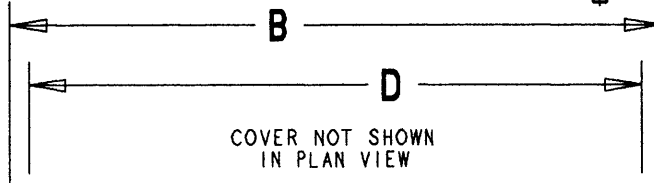

This information provided by:

Gross Automation
www.grossautomation.com

Call Toll Free:
800-349-5827

CORNER SECTION OF THE COVER

CORNER SECTION OF THE COLLAR

REMOVE INSTALLED SCREWS AND REPLACE WITH 10/32 x 1 1/8 SCREWS (QTY OF 4 PROVIDED)

NOTE:

1. CHART DIMENSIONS READ IN (MM)

SIZE	"N" SERIES NEMA 12 HINGED WINDOW KITS					
	A	B	C	D	E	F
N64W	6.42 (163.1)	4.41 (112.0)	5.92 (150.4)	3.92 (99.6)	2.72 (69.1)	3.80 (96.5)
N66W	6.42 (163.1)	6.42 (163.1)	5.92 (150.4)	5.92 (150.4)	4.72 (119.9)	5.80 (147.3)
N86W	8.42 (213.9)	6.42 (163.1)	7.92 (201.2)	5.92 (150.4)	4.72 (119.9)	5.80 (147.3)
N88W	8.42 (213.9)	8.42 (213.9)	7.92 (201.2)	7.92 (201.2)	6.72 (170.7)	7.80 (198.1)
N106W	10.42 (264.7)	8.42 (213.9)	9.92 (252.0)	7.92 (201.2)	6.72 (170.7)	7.80 (198.1)

SIZE	"N" SERIES NEMA 12 HINGED WINDOW KITS					
	A	B	C	D	E	F
N1010W	10.42 (264.7)	10.42 (264.7)	9.92 (251.9)	9.92 (251.9)	8.72 (221.5)	9.80 (248.9)
N1210W	12.42 (315.5)	10.42 (264.7)	11.92 (302.7)	9.92 (251.9)	8.72 (221.5)	9.80 (248.9)
N1212W	12.42 (315.5)	12.42 (315.5)	11.92 (302.7)	11.92 (302.7)	10.72 (272.3)	11.80 (299.7)
N1412W	14.42 (366.3)	12.42 (315.5)	13.92 (353.6)	11.92 (302.7)	10.72 (272.3)	11.80 (299.7)
N1614W	16.42 (417.1)	14.42 (366.3)	15.92 (404.4)	13.92 (353.6)	12.72 (323.7)	13.80 (350.5)