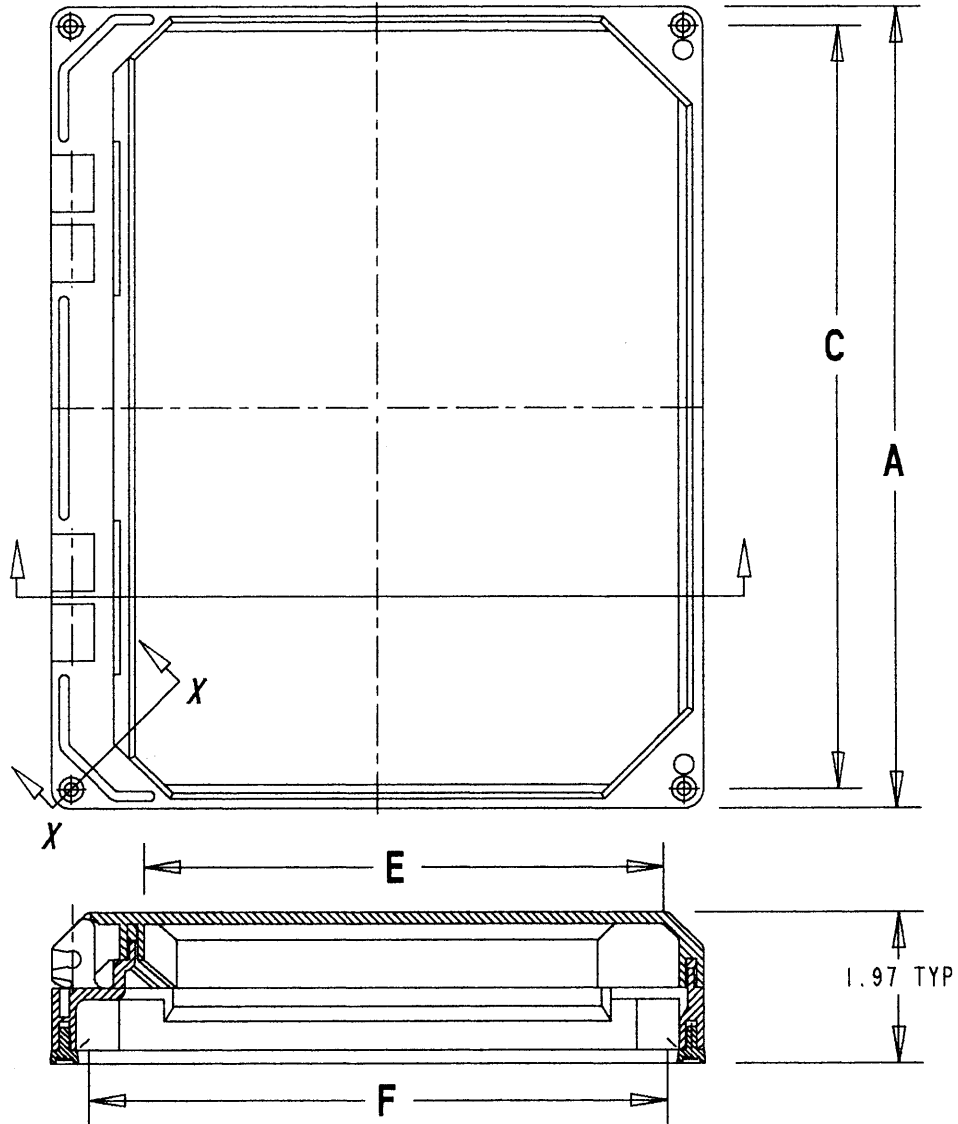

This information provided by:

Gross Automation
www.grossautomation.com

Call Toll Free:
800-349-5827

CORNER SECTION OF THE COVER

CORNER SECTION OF THE COLLAR

REMOVE INSTALLED SCREWS AND REPLACE WITH 10/32 x 1 1/8 SCREWS (QTY OF 4 PROVIDED)

NOTE:

1. CHART DIMENSIONS READ IN (MM)

SIZE	"N" SERIES NEMA 12 HINGED WINDOW KITS					
	A	B	C	D	E	F
N64W	6.42 (163.1)	4.41 (112.0)	5.92 (150.4)	3.92 (99.6)	2.72 (69.1)	3.80 (96.5)
N66W	6.42 (163.1)	6.42 (163.1)	5.92 (150.4)	5.92 (150.4)	4.72 (119.9)	5.80 (147.3)
N86W	8.42 (213.9)	6.42 (163.1)	7.92 (201.2)	5.92 (150.4)	4.72 (119.9)	5.80 (147.3)
N88W	8.42 (213.9)	8.42 (213.9)	7.92 (201.2)	7.92 (201.2)	6.72 (170.7)	7.80 (198.1)
N106W	10.42 (264.7)	8.42 (213.9)	9.92 (252.0)	7.92 (201.2)	6.72 (170.7)	7.80 (198.1)

SIZE	"N" SERIES NEMA 12 HINGED WINDOW KITS					
	A	B	C	D	E	F
N1010W	10.42 (264.7)	10.42 (264.7)	9.92 (251.9)	9.92 (251.9)	8.72 (221.5)	9.80 (248.9)
N1210W	12.42 (315.5)	10.42 (264.7)	11.92 (302.7)	9.92 (251.9)	8.72 (221.5)	9.80 (248.9)
N1212W	12.42 (315.5)	12.42 (315.5)	11.92 (302.7)	11.92 (302.7)	10.72 (272.3)	11.80 (299.7)
N1412W	14.42 (366.3)	12.42 (315.5)	13.92 (353.6)	11.92 (302.7)	10.72 (272.3)	11.80 (299.7)
N1614W	16.42 (417.1)	14.42 (366.3)	15.92 (404.4)	13.92 (353.6)	12.72 (323.7)	13.80 (350.5)

DRN: RG DATE: 7/6/94

APP: AG DATE: 9/7/94

PART NO.: "NI--W" SERIES

DRAWING NO.: AC01877

REV. B